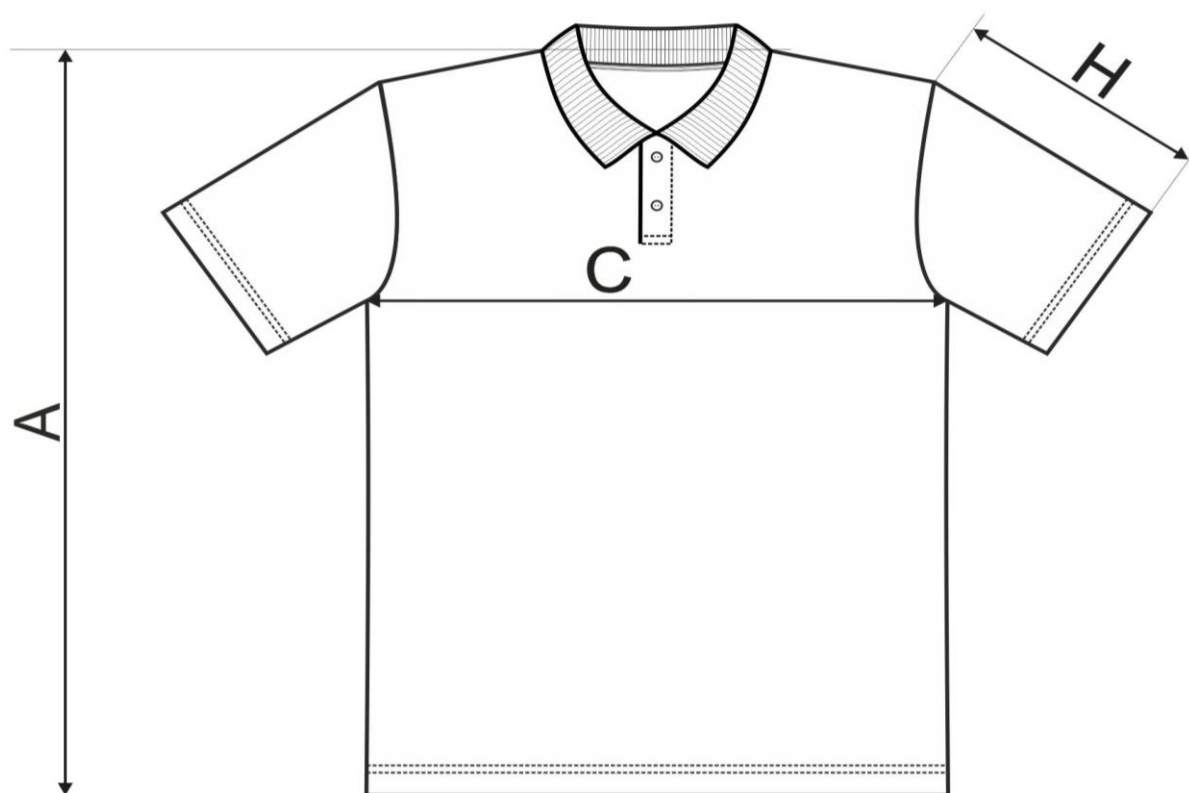

SIZE SPECIFICATION								
Commodity	Poloshirt Single J. 180							
Code	202							
size [cm]		S	M	L	XL	2XL		
A		70	74	78	81	83		
C		48	52	55	58	61		
H		18	22	24	26	28		

All size specifications listed are in cm. Accepted tolerance of up to + / - 5%.